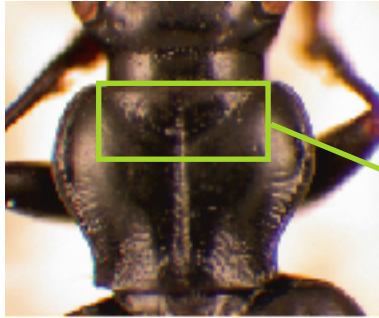

Web appendix 6. Characters 44 to 45

Qiangopatrobis sp.

44 Pronotal side macrosculpture
0 = smooth, sparsely covered with fine punctures posterolaterad

Diplous davidis

45 Pronotal anterior transverse impression
2 = covered with medium punctures

Diplous rugicollis

44 Pronotal side macrosculpture
1 = covered with medium punctures laterad

Diplous sibiricus caligatus

45 Pronotal anterior transverse impression
1 = wrinkled

Diplous aterrimus

44 Pronotal side macrosculpture
2 = smooth, more or less some wrinkles posterolaterad

45 Pronotal anterior transverse impression
3 = sparsely covered with medium and fine punctures

Diplous californicus

44 Pronotal side macrosculpture
3 = smooth, more or less some wrinkles laterad

45 Pronotal anterior transverse impression
0 = impunctate