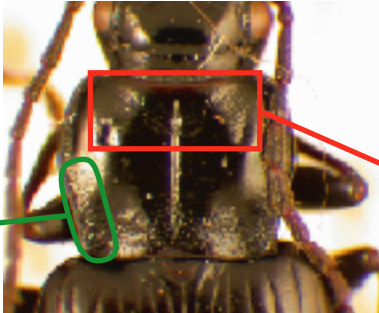

Web appendix 6. Characters 44 to 45

Qiangopatrobis sp.

44 Pronotal side macrosculpture
0 = smooth, sparsely covered with fine punctures posterolaterad

Diplous davidis

45 Pronotal anterior transverse impression
2 = covered with medium punctures

Diplous rugicollis

44 Pronotal side macrosculpture
1 = covered with medium punctures laterad

Diplous sibiricus caligatus

45 Pronotal anterior transverse impression
1 = wrinkled

Diplous aterrimus

44 Pronotal side macrosculpture
2 = smooth, more or less some wrinkles posterolaterad

45 Pronotal anterior transverse impression
3 = sparsely covered with medium and fine punctures

Diplous californicus

44 Pronotal side macrosculpture
3 = smooth, more or less some wrinkles laterad

45 Pronotal anterior transverse impression
0 = impunctate