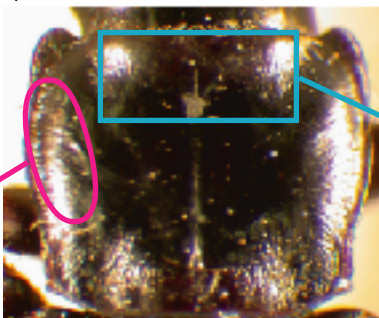

Web appendix 6. Characters 44 to 45

Qiangopatrobis sp.

44 Pronotal side macrosculpture
0 = smooth, sparsely covered with fine punctures posterolaterad

Diplous davidis

45 Pronotal anterior transverse impression
2 = covered with medium punctures

Diplous rugicollis

44 Pronotal side macrosculpture
1 = covered with medium punctures laterad

Diplous sibiricus caligatus

45 Pronotal anterior transverse impression
1 = wrinkled

Diplous aterrimus

44 Pronotal side macrosculpture
2 = smooth, more or less some wrinkles posterolaterad

45 Pronotal anterior transverse impression
3 = sparsely covered with medium and fine punctures

Diplous californicus

44 Pronotal side macrosculpture
3 = smooth, more or less some wrinkles laterad

45 Pronotal anterior transverse impression
0 = impunctate