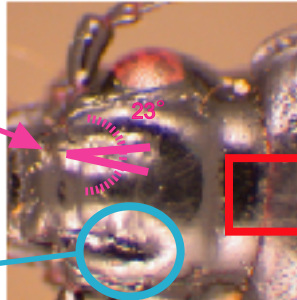

Web appendix 3. Characters 33, 34, and 35

*Diplous californicus*

**34 Frontal furrow divergence**  
0 = 15 degrees

**33 Neck constriction macrosculpture**  
0 = smooth

*Diplous aterrimus*

**34 Frontal furrow divergence**  
1 = 23 degrees

**35 Frontal furrow macrosculpture**  
0 = impunctate

**33 Neck constriction macrosculpture**  
1 = sparsely covered with small punctures dorsomedially

*Diplous davidis*

**34 Frontal furrow divergence**  
2 = 30 degrees

**35 Frontal furrow macrosculpture**  
1 = punctate

**33 Neck constriction macrosculpture**  
2 = sparsely covered with medium punctures dorsomedially

*Diplous depressus*

**33 Neck constriction macrosculpture**  
3 = sparsely covered with heavy punctures around the dorsal part of the neck