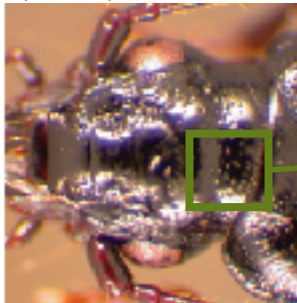

Web appendix 3. Characters 33, 34, and 35

*Diplous californicus*

**34 Frontal furrow divergence**  
0 = 15 degrees

**33 Neck constriction macrosculpture**  
0 = smooth

*Diplous aterrimus*

**34 Frontal furrow divergence**  
1 = 23 degrees

**35 Frontal furrow macrosculpture**  
0 = impunctate

**33 Neck constriction macrosculpture**  
1 = sparsely covered with small punctures dorsomedially

*Diplous davidis*

**34 Frontal furrow divergence**  
2 = 30 degrees

**35 Frontal furrow macrosculpture**  
1 = punctate

**33 Neck constriction macrosculpture**  
2 = sparsely covered with medium punctures dorsomedially

*Diplous depressus*

**33 Neck constriction macrosculpture**  
3 = sparsely covered with heavy punctures around the dorsal part of the neck